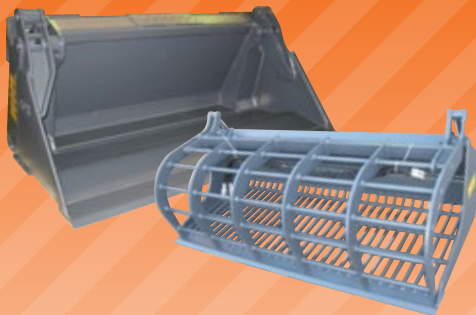

## EXCAVATOR ATTACHMENTS

ECH, The ultimate in Excavator Attachments, robust in design & construction. Our extensive range covers all your needs including:

- Rock Buckets
- Compaction Wheels
- Hydraulic Grabs

## SKID STEER ATTACHMENTS

Multi Purpose Buckets and Attachments engineered and designed to suit your specific application and requirements:

- Skid Steer Loaders
- Heavy Duty Track Loaders
- Telehandlers
- Agricultural Use

## WEAR PARTS & G.E.T.

Huge range of Ground Engaging Tools, Cutting Edges, Tips & Adaptors to suit machines of all sizes, makes and models including Feurst:

- Extensive Parts Range
- Excavators
- Wheel Loaders
- Skid Steer Loaders